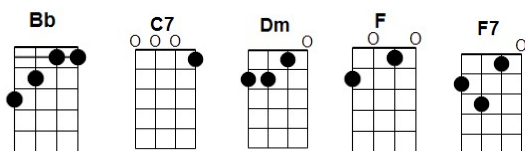

I'll Fly Away (1932)
Words and Music By Albert E. Brumley
4/4 Time - KEY OF F

REFLECTIVELY/MODERATELY

Intro: 2 Beats Each [F] [C7] [F]

[F] Some glad morning when this life is [F7] o'er
[Bb] I'll fly a- [F] -way
To a home on God's celestial [Dm] shore
[F] I'll [C7] fly a- [F] -way [F-HOLD]

FASTER PACE!! 1-2-3-4
[F] I'll fly away, oh, [F7] Glory
[Bb] I'll fly a- [F] -way (in the morning)
When I die, Hallelujah, by and [Dm] by
[F] I'll [C7] fly a- [F] -way [F]

[F] When the shadows of this life have [F7] grown
[Bb] I'll fly a- [F] -way
Like a bird from prison bars has [Dm] flown
[F] I'll [C7] fly a- [F] -way [F-HOLD]

[F] I'll fly away, oh, [F7] Glory
[Bb] I'll fly a- [F] -way (in the morning)
When I die, Hallelujah, by and [Dm] by
[F] I'll [C7] fly a- [F] -way [F]

[F] Just a few more weary days and [F7] then
[Bb] I'll fly a- [F] -way
To a land where joy shall never [Dm] end
[F] I'll [C7] fly a- [F] -way [F-HOLD]

[F] I'll fly away, oh, [F7] Glory
[Bb] I'll fly [F] away (in the morning)
When I die, Hallelujah, by and [Dm] by
[F] I'll [C7] fly a- [F] -way [F]

SLOWER PACE: [F] When I die, Hallelujah, by and [Dm] by

SLOWLY: [F] I'll [C7] fly a- [F] -way. [F-HOLD]

GCEA