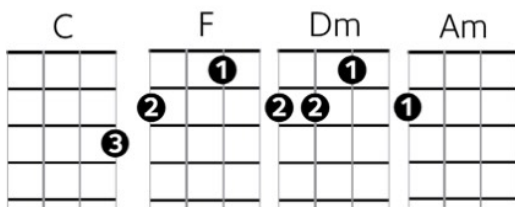

Now **[C]** I have walked a long long **[F]** ways
[F] But I still look back to my tanglewood **[C]** days
[C] I've led lots of girls since then to **[F]** stray
[F] Saying, ain't nobody that can sing like **[C//]** me
[Dm] Ain't nobody that can sing like **[Am]** me **[Am]**

Outro Chorus

[F] Way over yonder in the minor **[C]** key **[C]**
[Dm] Way over yonder in the minor **[C]** key
[Dm] There ain't nobody that can sing like **[Am]** me **[Am]** **[C-HOLD]**

GCEA