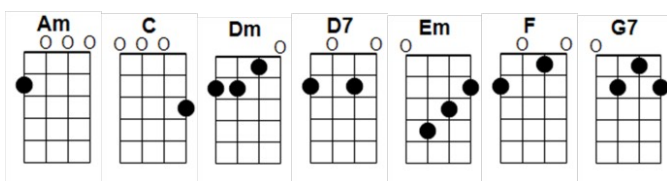

A Holly Jolly Christmas – Johnny Marks “Key of C”

Arr. Tim Stacks & Pete McCarty

[C] [C-HOLD]

Have a [C] holly jolly Christmas, it's the best time of the [G7] year
I don't know if there'll be snow, but have a cup of [C] cheer
have a holly jolly Christmas, and when you walk down the [G7] street
say hello to friends you know, and everyone you [C] meet

[F] Oh, ho, the [Em] mistletoe, [Dm] hung where you can [C] see
[Dm] some-body [Am] waits for you, [D7/] kiss her once for [G7/] me

Have a [C] holly jolly Christmas, and in case you didn't [G7] hear oh by
golly have a [C] holly jolly [D7] Christmas [G7/] this [C/] year

NO SING! KAZOO!

Have a [C] holly jolly Christmas, it's the best time of the [G7] year
I don't know if there'll be snow, but have a cup of [C] cheer.

SING: Have a [C] holly jolly Christmas, and when you walk down the
[G7] street say hello to friends you know, and everyone you [C] meet

[F] Oh, ho, the [Em] mistletoe, [Dm] hung where you can [C] see
[Dm] some-body [Am] waits for you, [D7/] kiss her once for [G7/] me

Have a [C] holly jolly Christmas, and in case you didn't [G7] hear
oh by golly have a [C] holly jolly [D7] Christmas [G7/] this [C/] year!

GCEA TUNING