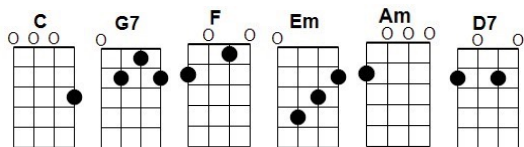

Rockin Around the Christmas Tree - Johnny Marks Arr. Pete McCarty

[C //] [G7 //] [C //] [G7HOLD]

[C] Rockin around the Christmas tree at the **[G7]** Christmas party hop
Mistletoe hung where you can see every couple tries to **[C]** stop Rockin
around the Christmas tree let the **[G7]** Christmas spirit ring Later we'll have
some punkin pie and well do some carol **[C //]ing [C7 //]**

[F] You will get a sentimental **[Em]** feeling when you hear **[Am]**
Voices singing lets be jolly, **[D7HOLD]** deck the halls with
[G7HOLD] boughs of holly.

[C] Rockin around the Christmas tree have a **[G7]** happy holiday
Everyone dancing merrily in the new old fashioned **[C]** way...**[G7]**

[C] Rockin around the Christmas tree at the **[G7]** Christmas party hop
Mistletoe hung where you can see every couple tries to **[C]** stop
Rockin around the Christmas tree let the **[G7]** Christmas spirit ring
Later we'll have some punkin pie and well do some carol **[C//]ing [C7//]**

[F] You will get a sentimental **[Em]** feeling when you hear
[Am] Voices singing lets be jolly, **[D7HOLD]** deck the halls with
[G7HOLD] boughs of holly. **[C]** Rockin around the Christmas tree
have a **[G7]** happy holiday Everyone dancing merrily in the **NEW! OLD!**
FASHIONED! [C] way!!! **[CHOLD]**

GCEA TUNING