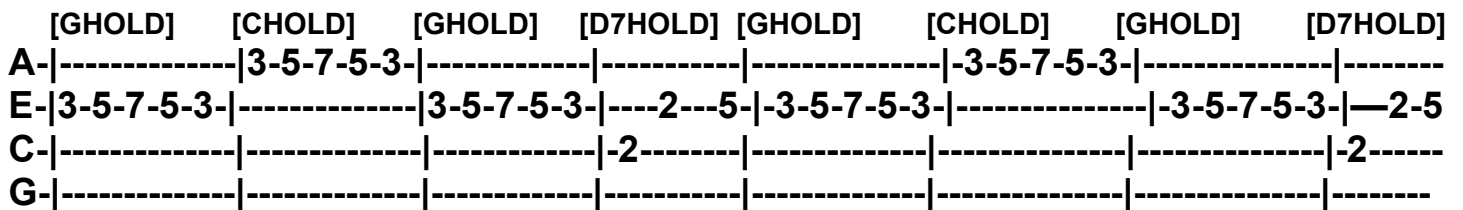

Brown Eyed Girl – Van Morrison Arr. Pete McCarty

GCEA INTRO:

BARI INTRO:

[G/] [G/] Hey where did [C] we go [G] days when the [D7] rains came
 [G] down in the [C] hollow [G] playing a [D7] new game
 [G] laughing, and a [C] running, hey, hey, [G] skipping and a [D7] jumping
 [G] in the misty [C] morning fog with [G] our — hearts a [D7] thumpin' and
 [C] you [D] my brown eyed [G] girl [Em]
 [C] you my [D] brown eyed [G] girl

[G/] [G/] Whatever [C] happened [G] to Tuesday and [D7] so slow
[G] going down to the [C] old mine with a [G] tran-sis-tor [D7] radio
[G] standing in the [C] sunlight laughing, [G] hidin b'hind a [D7] rainbow's wall
[G] slipping and a [C] sliding, [G] All along the [D7] waterfall with
[C] you [D] my brown eyed [G] girl [Em]
[C] you my [D] brown eyed [G] girl [no break]