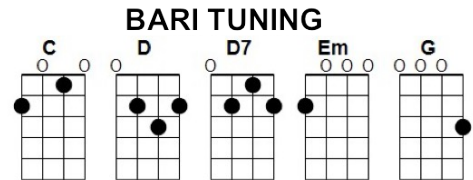

Brown Eyed Girl – Van Morrison Arr. Pete McCarty

GCEA INTRO:

BARI INTRO:

[G/] [G/] Hey where did [C] we go [G] days when the [D7] rains came
 [G] down in the [C] hollow [G] playing a [D7] new game
 [G] laughing, and a [C] running, hey, hey, [G] skipping and a [D7] jumping
 [G] in the misty [C] morning fog with [G] our — hearts a [D7] thumpin' and
 [C] you [D] my brown eyed [G] girl [Em]
 [C] you my [D] brown eyed [G] girl

[G/] [G/] Whatever [C] happened [G] to Tuesday and [D7] so slow
[G] going down to the [C] old mine with a [G] tran-sis-tor [D7] radio
[G] standing in the [C] sunlight laughing, [G] hidin b'hind a [D7] rainbow's wall
[G] slipping and a [C] sliding, [G] All along the [D7] waterfall with
[C] you [D] my brown eyed [G] girl [Em]
[C] you my [D] brown eyed [G] girl [no break]

[G/] [G/] So hard to [C] find my way, [G] Now that I'm [D7] on my own
[G] I saw you just the [C] other day, [G] my, how [D7] you have grown
[G] cast my memory [C] back there Lord, [G] sometimes I'm
[D7] overcome thinkin' 'bout

[G] makin' love in the [C] green grass [G] behind the [D7] stadium with
[C] you [D] my brown eyed [G] girl [Em]
[C] you my [D] brown eyed [G] girl [no break]

[D7] Do you remember when [D7/] [D7/] we used to
[G] sing sha la la la [C] la la la la [G] la la la la te [D] da—
[G] sha la la la [C] la la la la [G] la la la la te [D] da la te
[G] da sha la la la [C] la la la la [G] la la la la te [D] da—
[G] sha la la la [C] la la la la [G] la la la la te [D] da la te [G] da—
[G/] [C/] [D//] la te [G] da— [GHOLD]