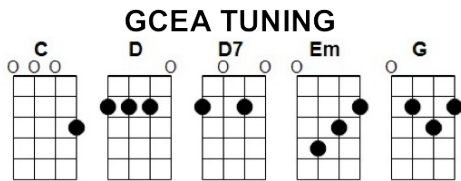

Brown Eyed Girl – Van Morrison Arr. Pete McCarty

GCEA INTRO:

BARI INTRO:

[G/] [G/] Hey where did [C] we go [G] days when the [D7] rains came
 [G] down in the [C] hollow [G] playing a [D7] new game
 [G] laughing, and a [C] running, hey, hey, [G] skipping and a [D7] jumping
 [G] in the misty [C] morning fog with [G] our — hearts a [D7] thumpin' and
 [C] you [D] my brown eyed [G] girl [Em]
 [C] you my [D] brown eyed [G] girl

[G/] [G/] Whatever [C] happened [G] to Tuesday and [D7] so slow
[G] going down to the [C] old mine with a [G] tran-sis-tor [D7] radio
[G] standing in the [C] sunlight laughing, [G] hidin b'hind a [D7] rainbow's wall
[G] slipping and a [C] sliding, [G] All along the [D7] waterfall with
[C] you [D] my brown eyed [G] girl [Em]
[C] you my [D] brown eyed [G] girl [no break]

[G/] [G/] So hard to [C] find my way, [G] Now that I'm [D7] on my own
[G] I saw you just the [C] other day, [G] my, how [D7] you have grown
[G] cast my memory [C] back there Lord, [G] sometimes I'm
[D7] overcome thinkin' 'bout

[G] makin' love in the [C] green grass [G] behind the [D7] stadium with
[C] you [D] my brown eyed [G] girl [Em]
[C] you my [D] brown eyed [G] girl [no break]

[D7] Do you remember when [D7/] [D7/] we used to
[G] sing sha la la la [C] la la la la [G] la la la la te [D] da—
[G] sha la la la [C] la la la la [G] la la la la te [D] da la te
[G] da sha la la la [C] la la la la [G] la la la la te [D] da—
[G] sha la la la [C] la la la la [G] la la la la te [D] da la te [G] da—
[G/] [C/] [D//] la te [G] da— [GHOLD]