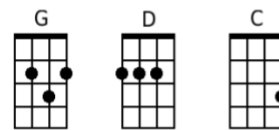

Dead Skunk - Loudon Wainwright III

4/4

[Intro]

G D C G

[Verse 1]

G D
Crossing the highway late last night,
C G
He shoulda looked left and he shoulda looked right.
G D
He didn't see the station wagon car.
C G
The skunk got squashed and there you are.

[Chorus]

G D
You got your dead skunk in the middle of the road
C G
Dead skunk in the middle of the road
G D
Dead skunk in the middle of the road
C G
Stinking to high heaven

G D C G

[Verse 2]

G D
Take a whiff on me. That ain't no rose.
C G
Roll up your window and hold your nose.
G D
You don't have to look and you don't have to see
C G
'Cause you can feel it in your olfactory.

[Chorus]

G D C G

[Verse 3]

G D
Yeah, you got your dead cat and you got your dead
dog.
C G
On a moonlight night you got your dead toad frog.
G D
You got your dead rabbit and your dead raccoon.
C G
The blood and the guts, they gonna make you
swoon.

Suggested Strumming Pattern Du X Du X

[Chorus]

G D C G
C'mon, stink
G D C G
You got it,

[Outro]

G D
It's dead. It's in the middle.
C G
Dead skunk in the middle
G D
Dead skunk in the middle of the road
C G
Stinking to high heaven
G D
All over the road
C G
Technicolor
G D C G
G D C G
Oh, you got pol-lution.
G D
It's dead. It's in the middle,
C G
And it's stinkin' to high, high heaven.

G D C G-HOLD

GCEA