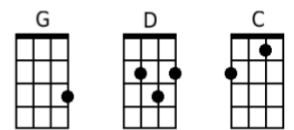

Dead Skunk - Loudon Wainwright III

4/4

[Intro]

G D C G

[Verse 1]

G D
Crossing the highway late last night,
C G
He shoulda looked left and he shoulda looked right.
G D
He didn't see the station wagon car.
C G
The skunk got squashed and there you are.

[Chorus]

G D
You got your dead skunk in the middle of the road
C G
Dead skunk in the middle of the road
G D
Dead skunk in the middle of the road
C G
Stinking to high heaven

G D C G

[Verse 2]

G D
Take a whiff on me. That ain't no rose.
C G
Roll up your window and hold your nose.
G D
You don't have to look and you don't have to see
C G
'Cause you can feel it in your olfactory.

[Chorus]

G D C G

[Verse 3]

G D
Yeah, you got your dead cat and you got your dead
dog.
C G
On a moonlight night you got your dead toad frog.
G D
You got your dead rabbit and your dead raccoon.
C G
The blood and the guts, they gonna make you
swoon.

Suggested Strumming Pattern Du X Du X

[Chorus]

G D C G
C'mon, stink
G D C G
You got it,

[Outro]

G D
It's dead. It's in the middle.
C G
Dead skunk in the middle
G D
Dead skunk in the middle of the road
C G
Stinking to high heaven
G D
All over the road
C G
Technicolor
G D C G
G D C G
Oh, you got pol-lution.
G D
It's dead. It's in the middle,
C G
And it's stinkin' to high, high heaven.

G D C G-HOLD

GCEA

BARITONE

EADGBE