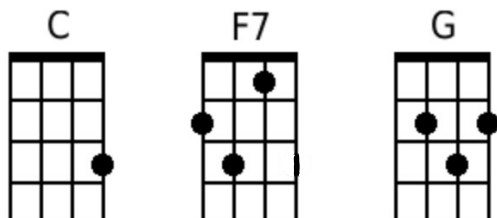

Going Up The Country by Canned Heat

I'm [C] going up the country baby don't you wanna go [C7]
 I'm going [F7] up the country baby don't you wanna [C] go
 I'm going [G7] to some place I've never been be- [C] -fore

I'm [C] going I'm going where the water tastes like wine [C7]
 I'm [F7] going where the water tastes like [C] wine
 We can [G7] jump in the water stay drunk all the [C] tme

I'm gonna [C] leave this city got to get away [C7]
 I'm gonna [F7] leave this city got to get a-[C] -way
 All this [G7] fussing and fghtng man you know I sure can't [C] stay

GCEA

BARITONE

GCEA UKE RIFF GOING UP THE COUNTRY

①

Handwritten guitar tablature for the first line of the riff. The notation is as follows:

- Staff 1: 8 4/5
- Staff 2: 6h8/10 8 6
- Staff 3: 5h7

②

Handwritten guitar tablature for the second line of the riff. The notation is as follows:

- Staff 1: 4/5 4/5
- Staff 2: 8 6
- Staff 3: 5h7

③

Handwritten guitar tablature for the third line of the riff. The notation is as follows:

- Staff 1: 4/5
- Staff 2: 8 6
- Staff 3: 5h7

④

Handwritten guitar tablature for the fourth line of the riff. The notation is as follows: