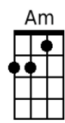

Eight Days a Week The Beatles

GCEA

BARITONE

Hold me, Love me strums: DD UD DD UD DD UD DD UD

Eight days a week strums: D D D DUDUDU D...D.. UD

D D D DUDUDU back to strumming

Last 4 chords ending: DD UD DD UD DD UD D/