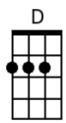

Eight Days a Week The Beatles

GCEA

BARITONE

Hold me, Love me strums: DD UD DD UD DD UD DD UD

Eight days a week strums: D D D DUDUDU D...D.. UD

D D D DUDUDU back to strumming

Last 4 chords ending: DD UD DD UD DD UD D/