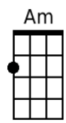

Eight Days a Week The Beatles

GCEA

BARITONE

Hold me, Love me strums: DD UD DD UD DD UD DD UD

Eight days a week strums: D D D DUDUDU D...D.. UD

D D D DUDUDU back to strumming

Last 4 chords ending: DD UD DD UD DD UD D/