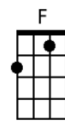

Eight Days a Week The Beatles

GCEA

BARITONE

Hold me, Love me strums: DD UD DD UD DD UD DD UD

Eight days a week strums: D D D DUDUDU D...D.. UD

D D D DUDUDU back to strumming

Last 4 chords ending: DD UD DD UD DD UD D/