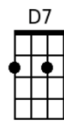

Eight Days a Week The Beatles

GCEA

BARITONE

Hold me, Love me strums: DD UD DD UD DD UD DD UD

Eight days a week strums: D D D DUDUDU D...D.. UD

D D D DUDUDU back to strumming

Last 4 chords ending: DD UD DD UD DD UD D/