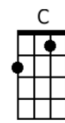

Eight Days a Week The Beatles

GCEA

BARITONE

Hold me, Love me strums: DD UD DD UD DD UD DD UD

Eight days a week strums: D D D DUDUDU D...D.. UD

D D D DUDUDU back to strumming

Last 4 chords ending: DD UD DD UD DD UD D/