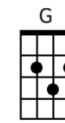

Eight Days a Week The Beatles

GCEA

BARITONE

Hold me, Love me strums: DD UD DD UD DD UD DD UD

Eight days a week strums: D D D DUDUDU D...D.. UD

D D D DUDUDU back to strumming

Last 4 chords ending: DD UD DD UD DD UD D/