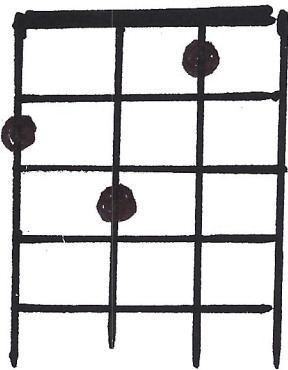

CHORDS

P. 2

Minor chords
flat 3rd

Relative Minor
Fm

A

A

D

E7

F7

Cm

Em7

Gm

Misc
chords

Bm

D° or D° or Ddim

Dim chord for
all 4 notes