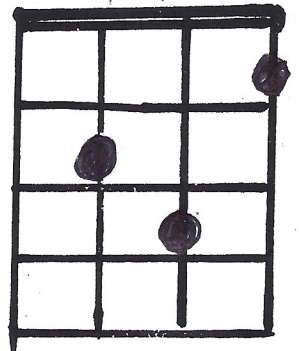

CHORDS

P. 2

Minor chords
flat 3rd

Relative Minor
Fm

A

A

D

E7

F7

Cm

Em7

Gm

Misc
chords

Bm

D° or D° or Ddim

Dim chord for
all 4 notes