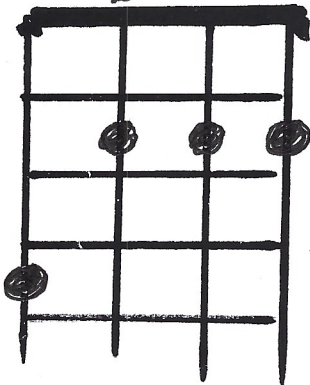

Misc
chords

Bm