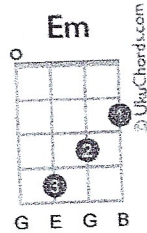

# CHORDS

Relative  
Minor: Back  
up two notes  
from root note  
Rel Am Minor

Cm

Em7

Gm

Misc  
chords

Bm

D° or D<sup>°</sup> or Ddim

Dim chord for  
all 4 notes

# TAKE ME HOME, COUNTRY ROADS

by John Denver

Intro: G

G Em  
Almost heaven, West Virginia,  
D C G  
Blue Ridge Mountains, Shenandoah River.

Em  
Life is old there, older than the trees,  
D C G  
Younger than the mountains, growin' like a breeze.