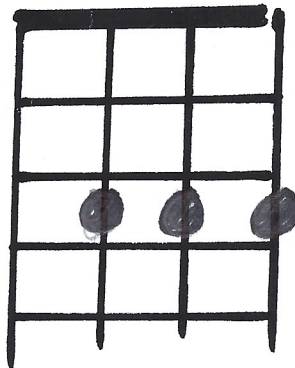

CHORDS

P. 2

Minor chords
flat 3rd

Relative Minor
Fm

A

A

D

E7

F7

Cm

Em7

Gm

Misc
chords

Bm

D° or D° or Ddim

Dim chord for
all 4 notes