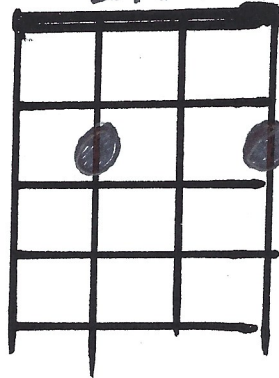

CHORDS

P. 2

Minor chords
flat 3rd

Relative Minor
Fm

A

A

D

E7

F7

Cm

Em7

Gm

Misc
chords

Bm

D° or D° or Ddim

Dim chord for
all 4 notes