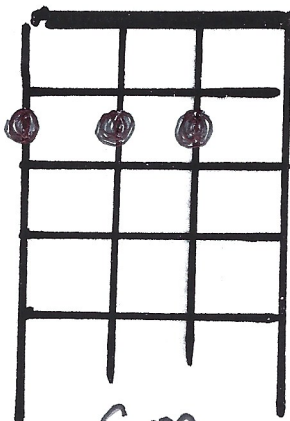

CHORDS

P. 2

Minor chords
flat 3rd

Relative Minor
Fm

A

A

D

E7

F7

Cm

Em7

Gm

Misc
chords

Bm

D° or D° or Ddim

Dim chord for
all 4 notes