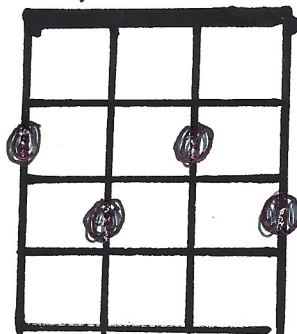

D° or D° or Ddim

Dim chord for
all 4 notes