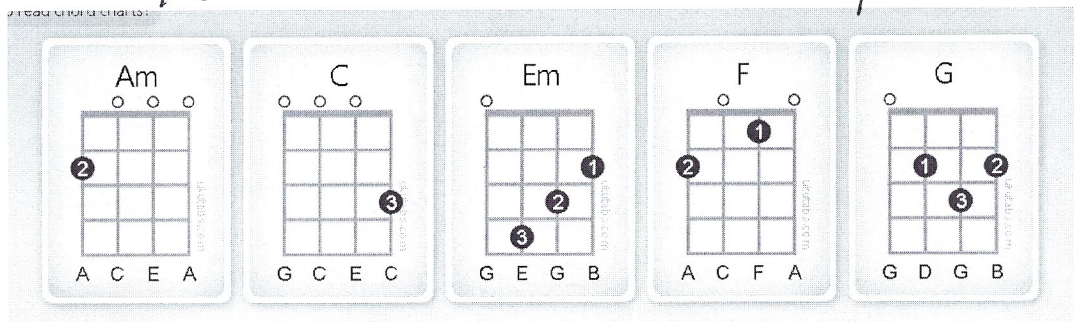

You're so Vain - Carly Simon

VERSE 1:

Am

You walked into the party like you were

F Am
Walking onto a yacht.

Am

Your hat, strategically dipped below one eye;

F Am
Your scarf it was an apricot

F G Em Am
You had one eye in the mirror as

F C
You watched yourself gavotte

G F
And all the girls dreamed that they'd be your partner

F
they'd be your partner and

CHORUS

C F C
You're so vain,

F C
you prob'ly think this song is about you

CHORUS

C F C
 You're so vain,
F C
 you prob'ly think this song is about you
C Am
 You're so vain,
F
 I'll bet you think this song is
G
 about you, don't you, don't you

VERSE 3:

Am
 Well I hear you went up to Saratoga and your horse F
 naturally won Am
 Then you flew your Lear jet up to Nova Scotia
 To see the total eclipse of the sun Am
 Well you're where you should be all the time Em Am
 and when you're not you're with C
 Some under world spy, or the wife of a close friend F
 wife of a close friend and G