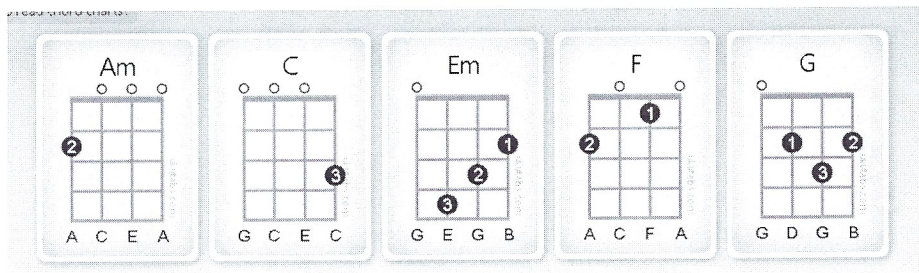

You're so Vain - Carly Simon

VERSE 1:

Am

You walked into the party like you were

F Am
Walking onto a yacht.

Am

Your hat, strategically dipped below one eye;

F Am
Your scarf it was an apricot

F G Em Am
You had one eye in the mirror as

F C
You watched yourself gavotte

G F
And all the girls dreamed that they'd be your partner

F
they'd be your partner and

CHORUS

C F C
You're so vain,

F C
you prob'ly think this song is about you

C Am
You're so vain,

F
I'll bet you think this song is

G
about you, don't you, don't you

VERSE 2:

Am
 You had me several years ago;
F Am
 when I was still quite naive
Am
 Well you said that we make such a pretty pair
F Am
 and that you would never leave
F G Em Am F
 But you gave away the things you loved and one of them was
C
 me
C G F
 I had some dreams; they were clouds in my coffee,
F
 clouds in my coffee and

CHORUS

C F C
 You're so vain,
F C
 you prob'ly think this song is about you
C Am
 You're so vain,
F
 I'll bet you think this song is
G
 about you, don't you, don't you

VERSE 3:

Am
 Well I hear you went up to Saratoga and your horse F
 naturally won Am
 Then you flew your Lear jet up to Nova Scotia
 To see the total eclipse of the sun Am
 Well you're where you should be all the time Em Am
 and when you're not you're with C
 Some under world spy, or the wife of a close friend F
 wife of a close friend and G