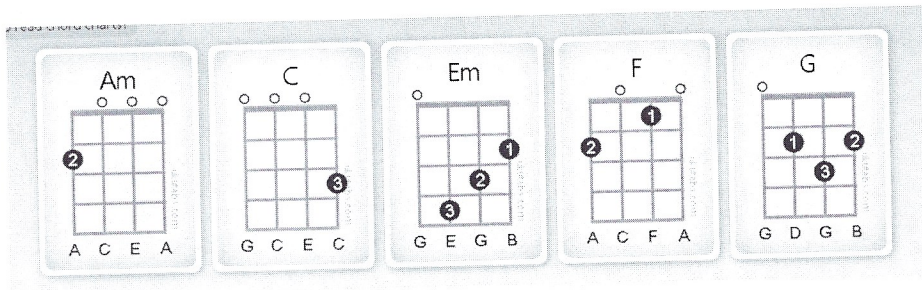

You're so Vain - Carly Simon

VERSE 1:

Am

You walked into the party like you were

F Am
Walking onto a yacht.

Am

Your hat, strategically dipped below one eye;

F Am
Your scarf it was an apricot

F G Em Am
You had one eye in the mirror as

F C
You watched yourself gavotte

G F
And all the girls dreamed that they'd be your partner

F
they'd be your partner and

CHORUS

C F C
You're so vain,

F C
you prob'ly think this song is about you

C Am
You're so vain,

F
I'll bet you think this song is

G
about you, don't you, don't you

VERSE 2:

Am
 You had me several years ago;
F Am
 when I was still quite naive
Am
 Well you said that we make such a pretty pair
F Am
 and that you would never leave
F G Em Am F
 But you gave away the things you loved and one of them was
C
 me
C G F
 I had some dreams; they were clouds in my coffee,
F
 clouds in my coffee and

CHORUS

C F C
 You're so vain,
F C
 you prob'ly think this song is about you
C Am
 You're so vain,
F
 I'll bet you think this song is
G
 about you, don't you, don't you

VERSE 3:

Am
 Well I hear you went up to Saratoga and your horse F
 naturally won Am
 Then you flew your Lear jet up to Nova Scotia
 To see the total eclipse of the sun Am
 Well you're where you should be all the time Em Am
 and when you're not you're with C
 Some under world spy, or the wife of a close friend F
 wife of a close friend and G