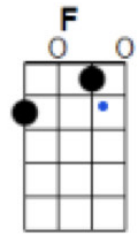

O CHRISTMAS TREE

SPEED: 95 bpm; 3/4 time (Strum pattern: D—DU—D)

INTRO (instrumental only): [F] Christmas tree, O Christmas tree,
Thy [C7] leaves are so un- [F] changing!

[SING!] O [F] Christmas Tree, O Christmas tree,
Thy [C7] leaves are so un-- [F] changing!
O [F] Christmas Tree, O Christmas tree,
Thy [C7] leaves are so un- [F] changing!
Not [F] only green when [C7] summer's here,
But also when tis [F] cold and drear.
O [F] Christmas tree, O Christmas tree,
Thy [C7] leaves are so un- [F] changing!

O [F] Christmas Tree, O Christmas tree,
Such [C7] pleasure do you [F] bring me!
O [F] Christmas Tree, O Christmas tree,
Such [C7] pleasure do you [F] bring me!
For [F] every year this [C7] Christmas tree
Brings to us such [F] joy and glee
O [F] Christmas tree, O Christmas tree,
Such [C7] pleasure do you [F- 2 beats] bring me!

GCEA Tuning