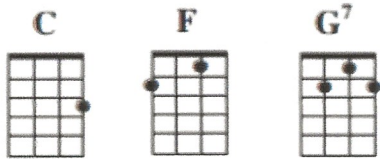

Sweet Home Chicago – 12 Bar Blues Chord Progression

Strum Pattern: **d du du du**

C C C C
F F C C
G7 F C C

Intro: **G7 F C C* G7**

C C C C
 Come on, Baby don't you wanna go?
F F C C
 Come, on, Baby don't you wanna go?
G7 F C C* G7
 Back to that same old place, Sweet Home Chicago.

C C C C
 Come on, Baby don't you wanna go?
F F C C
 Come, on, Baby don't you wanna go?
G7 F C C* G7
 Back to that same old place, Sweet Home Chicago.

Break:

G7
 One and one is two.
F
 Six and two is eight.
C
 Come on Baby, don't you make me late.
F F C C
 Hidehay, Baby don't you wanna go?
G7 F C C
 Back to that same old place, Sweet Home Chicago.
G7 F C C* G7* C7
 Back to that same old place, Sweet Home Chicago.