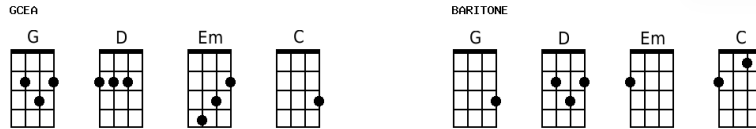

Play A Train Song – Todd Snider

<http://www.youtube.com/watch?v=RJKDIUmClIM>

[Intro]

[G] [D] [Em] [C]

[Verse 1]

[G]Smokin' long black Cadillac, [D]engine's windin' down
[Em]Parked it up on the sidewalk like he [C]owned the whole damn town
I'd hear him [G]talkin' to [D]some chick through a [G]thick ghost of [C]smoke
Through a [G]thicker haze of Southern [D]Comfort and Coke
He'd say girl you're [G]hotter than the hinges hangin' [D]off the gates of Hell
Don't be af[Em]raid to turn to me baby, if [C]he don't treat you well
And by [G]he, he meant [D]me so I [G]laughed and shook his [C]hand....[C]
He'd la[G]ugh a little bit louder as he would [D]yell up at the band

[Chorus]

Play a tr[G]ain song, [D]pour me one more round
[Em]Make 'em leave my boots on on the [C]day they lay me down
I am a [G]runaway lo[D]comotive, [G]out of my one track [C] mind....[C]
And I'm [G]lookin' for any kind of [D]trouble that I can [G]find

[Verse 2]

I got this old[G] black leather jacket, got this [D]pack of Marlboro Reds
I got this st[Em]ash here in my pocket, got these tho[C]ughts in my own head
The right to [G]run until I've [D]gotta walk or un[G]til I've gotta [C]crawl...[C]
Got this [G]moment I'm in right now and [D]nothin' else at all

[G] [D] [Em] [C]

[G] [D] [C]

[Verse 3]

In the te[G]levision blizzard lights we [D]looked around his place
We found him [Em]cold there on the sofa a little [C]smile across his face
And though [G]I tried with all my [D]sadness somehow [G]I could never we[C]ep
For a [G]man who looked to me like he died [D]laughin' in his sleep