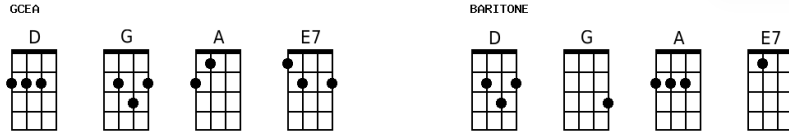

Glendale Train

key:D, artist:New Riders of the Purple Sage writer:John Dawson

Well, **[D]** somebody robbed the Glendale train
This **[G]** mornin' at half past **[D]** nine
[D] Somebody robbed the Glendale train
And I **[E7]** swear, I ain't **[A]** lyin'
They **[D]** made clean off with sixteen gees
And left **[G]** two men lyin' **[D]** cold
[D] Somebody robbed the Glendale train
And they **[A]** made off with the **[D]** gold

Now, **[D]** Charlie Jones was the engineer,
He had **[G]** twenty years on the **[D]** line
He **[D]** kissed his wife at the station gate
This **[E7]** morning at six thirty **[A]** five
[D] Everything went fine till a half past nine
When **[G]** Charlie looked up and he **[D]** saw
There was **[D]** men on horses, men with guns,
And **[A]** no sign of the **[D]** law

[D] Amos White was the baggage man
and he [G] dearly loved his [D] job
The [D] company, they rewarded him,
With a [E7] golden watch and [A] fob
Well, [D] Amos he was a markin' time
when the [G] door blew off his [D] car
They [D] found Amos White in fifteen pieces
[A] Fifteen miles a-[D]part