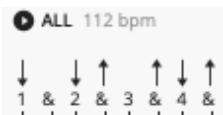

Last Kiss - Pearl Jam

[Chorus]

C **Am** **F** **G**
Oh where, oh where can my baby be? The Lord took her away from me
C **Am** **F** **G** **C** **C**
She's gone to heaven, so I got to be good, so I can see my baby when I leave this world

[Verse 1]

C **Am** **F** **G**
We were out on a date in my daddy's car, we hadn't driven very far
C **Am** **F** **G**
There in the road, straight ahead, a car was stalled, the engine was dead
C **Am** **F** **G**
I couldn't stop, so I swerved to the right, I'll never forget the sound that night
C **Am** **F** **G** **C** **C**
The screaming tires, the bustin' glass, the painful scream that I heard last