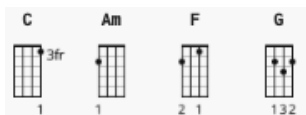

Last Kiss - Pearl Jam

[Chorus]

C **Am** **F** **G**
Oh where, oh where can my baby be? The Lord took her away from me
C **Am** **F** **G** **C** **C**
She's gone to heaven, so I got to be good, so I can see my baby when I leave this world

[Verse 1]

C **Am** **F** **G**
We were out on a date in my daddy's car, we hadn't driven very far
C **Am** **F** **G**
There in the road, straight ahead, a car was stalled, the engine was dead
C **Am** **F** **G**
I couldn't stop, so I swerved to the right, I'll never forget the sound that night
C **Am** **F** **G** **C** **C**
The screaming tires, the bustin' glass, the painful scream that I heard last

[Chorus]

C **Am** **F** **G**
Oh where, oh where can my baby be? The Lord took her away from me
C **Am** **F** **G** **C** **C**
She's gone to heaven, so I got to be good, so I can see my baby when I leave this world