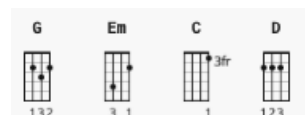

Last Kiss - Pearl Jam

[Chorus]

C **Am** **F** **G**
Oh where, oh where can my baby be? The Lord took her away from me
C **Am** **F** **G** **C** **C**
She's gone to heaven, so I got to be good, so I can see my baby when I leave this world

[Verse 1]

C **Am** **F** **G**
We were out on a date in my daddy's car, we hadn't driven very far
C **Am** **F** **G**
There in the road, straight ahead, a car was stalled, the engine was dead
C **Am** **F** **G**
I couldn't stop, so I swerved to the right, I'll never forget the sound that night
C **Am** **F** **G** **C** **C**
The screaming tires, the bustin' glass, the painful scream that I heard last

[Chorus]

C **Am** **F** **G**
Oh where, oh where can my baby be? The Lord took her away from me
C **Am** **F** **G** **C** **C**
She's gone to heaven, so I got to be good, so I can see my baby when I leave this world