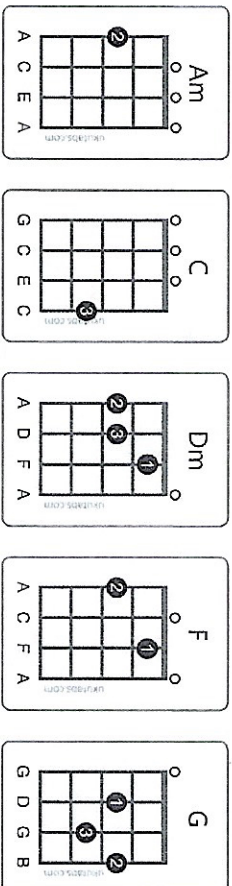

FAITHFULLY

JOURNEY

Verse 1:

Highway run ^C
 Into the midnight sun ^{Am}
 Wheels go round and round ^F
 You're on my mind ^C
 Restless hearts
 Sleep alone tonight ^{Am}
 Sending all my love ^F
 Along the wire ^{C G}

Chorus 1:

They say that the road ^F
 Ain't no place to start a family ^{Am C}
 Right down the line ^{Am}
 It's been you and me ^C
 And lovin' a music man ^F

Am

C

Ain't always what it's supposed to be

Oh, girl, you stand by me