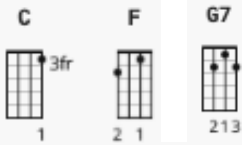

# Hound Dog Chords by Elvis Presley

**C**  
You ain't nothin' but a hound dog, Crying all the time  
**F** **C**  
You ain't nothin' but a hound dog, Crying all the time  
**G7** **F** **C**  
Well, you ain't never caught a rabbit, And you ain't no friend of mine

**C**  
They said you was high-classed, but that was just a lie  
**F** **C**  
They said you was high-classed, but that was just a lie  
**G7** **F** **C**  
Well, you ain't never caught a rabbit, And you ain't no friend of mine