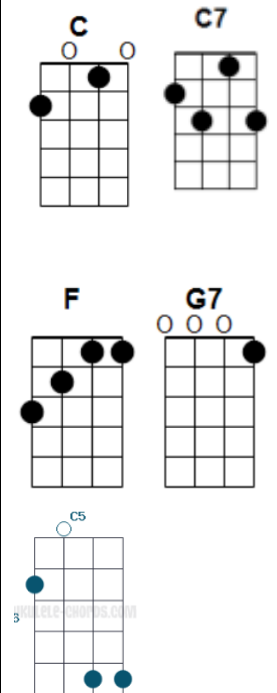

SILENT NIGHT

SPEED: 80 bpm; ¾ time (strum pattern: D—DU—D)

INTRO: [C] 3 beats, G7 (3 beats), [C] 6 beats (instrumental
“sleep in heavenly peace”)

[Easy (notes in black); intermediate (notes in red)]

[C] [C5] Silent [C] night, [C5] holy [C] night!
[G7] [G7 add 5th fret 1st string] All is [G7] calm,
[C] [C] all is [C5 1&2] bright. [C7 on 3]
[F] [F] Round yon [F Add C] Virgin,
[C] [C5] Mother and [C] Child.
[F] [F] Holy [F Add C] infant so
[C] [C5] tender and [C] mild,
[G7] [G7 add 5th fret 1st string] Sleep in heavenly
[C] [C] pe— [slide finger to 7th fret of A string] —eace,
[C] [C-C5-C] Sleep in
[G7] [G7 - G7(lift finger off A string) - G7] heavenly
[C] [C] peace [C] [C].

[C] Silent night, [C] holy night!
[G7] Shepherds quake [C] at the sight. [C 1-2] [C7 1 Strum]
[F] Glories stream from [C] heaven afar
[F] Heavenly hosts sing [C] Alleluia,
[G7] Christ the Savior is [C] born!
[C] Christ the [G7] Savior is [C] born [C].

[C] Silent night, holy night!
[G7] Son of God [C] love's pure light. [C 1-2] [C7 1 Strum]
[F] Radiant beams from [C] Thy holy face
[F] With dawn of re- [C] deeming grace,
[G7] Jesus Lord, at Thy [C] birth
[C] Jesus [G7] Lord, at Thy [C] birth. [C-STOP]

GCEA TUNING

BARITONE: