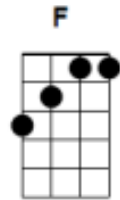

O CHRISTMAS TREE

SPEED: 95 bpm; 3/4 time (Strum pattern: D—DU—D)

INTRO (instrumental only): [F] Christmas tree, O Christmas tree,
Thy [C7] leaves are so un- [F] changing!

[SING!] O [F] Christmas Tree, O Christmas tree,
Thy [C7] leaves are so un-- [F] changing!
O [F] Christmas Tree, O Christmas tree,
Thy [C7] leaves are so un- [F] changing!
Not [F] only green when [C7] summer's here,
But also when tis [F] cold and drear.
O [F] Christmas tree, O Christmas tree,
Thy [C7] leaves are so un- [F] changing!

O [F] Christmas Tree, O Christmas tree,
Such [C7] pleasure do you [F] bring me!
O [F] Christmas Tree, O Christmas tree,
Such [C7] pleasure do you [F] bring me!
For [F] every year this [C7] Christmas tree
Brings to us such [F] joy and glee
O [F] Christmas tree, O Christmas tree,
Such [C7] pleasure do you [F- 2 beats] bring me!

GCEA Tuning

BARI: