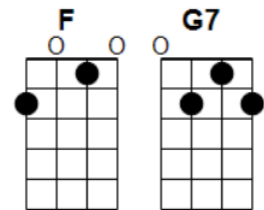

C

T
A
B

F C G7 C

T
A
B

DECK THE HALLS

SPEED: 100 bpm; 4/4 time (strum pattern: D—DU—D—DU)

INTRO: (instrumental): [F] Fa la la la, [C] la, la [G7] la la [C] la

[C] Deck the halls with boughs of holly

GCEA TUNING

BARITONE:

JOY TO THE WORLD

SPEED: 95 bpm; 2/4 time (Strum: D—U—D—U)

INTRO (Instrumental): [C] Heaven, and Heaven,
and [G7] nature [C] sing.

[C] Joy to the world, the [G7] Lord is [C] come
Let [F] Earth re- [G7] ceive her [C] King [2-3-4]
Let [F] every [C] heart pre- [F] pare Him [C] room
And [C] Heaven and nature sing
And [G7] Heaven and nature sing
And [C] Heaven, and Heaven, and [G7] nature [C] sing.

SINGLE STRUMS (or tab):

[C] Joy to the [C] Earth, the [G7] Savior [C] reigns

Let [F] all their [G7] songs em- [C] ploy [2-3-4]

While [F] fields and [C] floods, rocks, [F] hills and [C] plains

FULL STRUMS:

[C] [C5] Silent [C] night, [C5] holy [C] night!
[G7] [G7 add 5th fret 1st string] All is [G7] calm,
[C] [C] all is [C5 1&2] bright. [C7 on 3]
[F] [F] Round yon [F Add C] Virgin,
[C] [C5] Mother and [C] Child.
[F] [F] Holy [F Add C] infant so
[C] [C5] tender and [C] mild,
[G7] [G7 add 5th fret 1st string] Sleep in heavenly
[C] [C] pe— [slide finger to 7th fret of A string] —eace,
[C] [C-C5-C] Sleep in
[G7] [G7 - G7(lift finger off A string) - G7] heavenly
[C] [C] peace [C] [C].