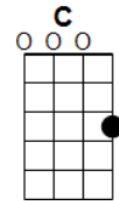

STRUM OR TAB: [C] Jingle bells, jingle bells **[C]** Jingle all the way

[F] Oh, what fun it **[C]** is to ride

In a **[G7]** one-horse open sleigh, **[G- 1 beat]** hey!

[C] Jingle bells, jingle bells **[C]** Jingle all the way

[F] Oh what fun it **[C]** is to ride

In a **[G7]** one-horse open **[C- 2 beats]** sleigh **[G7- 2 beats]** **[C- STOP]**.

GCEA TUNING:

BARITONE TUNING:

C

T
A
B

F C G7

T
A
B

[C] [C5] Silent [C] night, [C5] holy [C] night!
[G7] [G7 add 5th fret 1st string] All is [G7] calm,
[C] [C] all is [C5 1&2] bright. [C7 on 3]
[F] [F] Round yon [F Add C] Virgin,
[C] [C5] Mother and [C] Child.
[F] [F] Holy [F Add C] infant so
[C] [C5] tender and [C] mild,
[G7] [G7 add 5th fret 1st string] Sleep in heavenly
[C] [C] pe— [slide finger to 7th fret of A string] —eace,
[C] [C-C5-C] Sleep in
[G7] [G7 - G7(lift finger off A string) - G7] heavenly
[C] [C] peace [C] [C].

[C] Silent night, holy night!
[G7] Son of God [C] love's pure light. [C 1-2] [C7 1 Strum]
[F] Radiant beams from [C] Thy holy face
[F] With dawn of re- [C] deeming grace,
[G7] Jesus Lord, at Thy [C] birth
[C] Jesus [G7] Lord, at Thy [C] birth. [C-STOP]