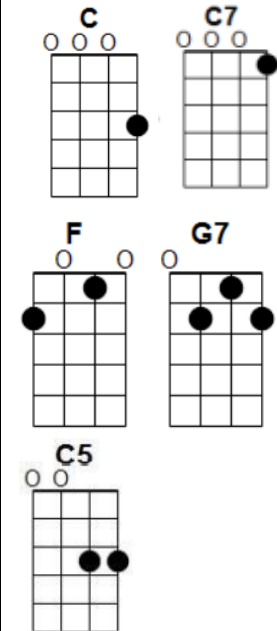

SILENT NIGHT

SPEED: 80 bpm; ¾ time (strum pattern: D—DU—D)

INTRO: [C] 3 beats, G7 (3 beats), [C] 6 beats (instrumental
“sleep in heavenly peace”)

[Easy (notes in black); intermediate (notes in red)]

[C] [C5] Silent [C] night, [C5] holy [C] night!
[G7] [G7 add 5th fret 1st string] All is [G7] calm,
[C] [C] all is [C5 1&2] bright. [C7 on 3]
[F] [F] Round yon [F Add C] Virgin,
[C] [C5] Mother and [C] Child.
[F] [F] Holy [F Add C] infant so
[C] [C5] tender and [C] mild,
[G7] [G7 add 5th fret 1st string] Sleep in heavenly
[C] [C] pe— [slide finger to 7th fret of A string] —eace,
[C] [C-C5-C] Sleep in
[G7] [G7 - G7(lift finger off A string) - G7] heavenly
[C] [C] peace [C] [C].

[C] Silent night, [C] holy night!
[G7] Shepherds quake [C] at the sight. [C 1-2] [C7 1 Strum]
[F] Glories stream from [C] heaven afar
[F] Heavenly hosts sing [C] Alleluia,
[G7] Christ the Savior is [C] born!
[C] Christ the [G7] Savior is [C] born [C].

[C] Silent night, holy night!
[G7] Son of God [C] love's pure light. [C 1-2] [C7 1 Strum]
[F] Radiant beams from [C] Thy holy face
[F] With dawn of re- [C] deeming grace,
[G7] Jesus Lord, at Thy [C] birth
[C] Jesus [G7] Lord, at Thy [C] birth. [C-STOP]

GCEA TUNING