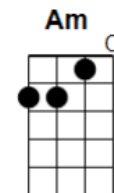

DECK THE HALLS

SPEED: 100 bpm; 4/4 time (strum pattern: D—DU—D—DU)

INTRO: (instrumental): [F] Fa la la la, [C] la, la [G7] la la [C] la

[C] Deck the halls with boughs of holly

[F] Fa la la la, **[C]** la, la **[G7]** la la **[C]** la

[C] 'Tis the season to be jolly

[F] Fa la la la, **[C]** la, la **[G7]** la la **[C]** la

[G7] Don we now our **[C]** gay apparel

[C] Fa la la, **[Am]** la, la, la **[G7]** la la la

[C] As we sing the Yuletide carol

[F] Fa la la la, **[C]** la, la **[G7]** la la **[C-STOP]** la

[C] See the blazing Yule before us

[F] Fa la la la, **[C]** la, la **[G7]** la la **[C]** la

[C] Strike the harp and join the chorus

[F] Fa la la la, **[C]** la, la **[G7]** la la **[C]** la

[G7] Follow me in **[C]** merry measure

[C] Fa la la, **[Am]** la, la, la **[G7]** la la la

[C] As we sing of yuletide treasure

[F] Fa la la la, **[C]** la, la **[G7]** la la **[C-STOP]** la

GCEA TUNING

BARITONE: