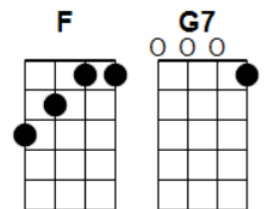

C

T
A
B

F C G7 C

T
A
B

DECK THE HALLS

SPEED: 100 bpm; 4/4 time (strum pattern: D—DU—D—DU)

INTRO: (instrumental): [F] Fa la la la, [C] la, la [G7] la la [C] la

[C] Deck the halls with boughs of holly

GCEA TUNING

BARITONE:

JOY TO THE WORLD

SPEED: 95 bpm; 2/4 time (Strum: D—U—D—U)

INTRO (Instrumental): [C] Heaven, and Heaven,
and [G7] nature [C] sing.

[C] Joy to the world, the [G7] Lord is [C] come
Let [F] Earth re- [G7] ceive her [C] King [2-3-4]
Let [F] every [C] heart pre- [F] pare Him [C] room
And [C] Heaven and nature sing
And [G7] Heaven and nature sing
And [C] Heaven, and Heaven, and [G7] nature [C] sing.

SINGLE STRUMS (or tab):

[C] Joy to the [C] Earth, the [G7] Savior [C] reigns

Let [F] all their [G7] songs em- [C] ploy [2-3-4]

While [F] fields and [C] floods, rocks, [F] hills and [C] plains

FULL STRUMS:

[C] [C5] Silent [C] night, [C5] holy [C] night!
[G7] [G7 add 5th fret 1st string] All is [G7] calm,
[C] [C] all is [C5 1&2] bright. [C7 on 3]
[F] [F] Round yon [F Add C] Virgin,
[C] [C5] Mother and [C] Child.
[F] [F] Holy [F Add C] infant so
[C] [C5] tender and [C] mild,
[G7] [G7 add 5th fret 1st string] Sleep in heavenly
[C] [C] pe— [slide finger to 7th fret of A string] —eace,
[C] [C-C5-C] Sleep in
[G7] [G7 - G7(lift finger off A string) - G7] heavenly
[C] [C] peace [C] [C].