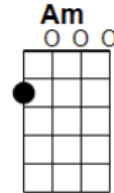

GCEA TUNING