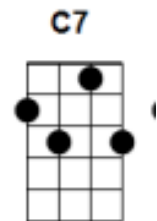

O CHRISTMAS TREE

SPEED: 95 bpm; 3/4 time (Strum pattern: D—DU—D)

INTRO (instrumental only): [F] Christmas tree, O Christmas tree,
Thy [C7] leaves are so un- [F] changing!

[SING!] O [F] Christmas Tree, O Christmas tree,
Thy [C7] leaves are so un-- [F] changing!
O [F] Christmas Tree, O Christmas tree,
Thy [C7] leaves are so un- [F] changing!
Not [F] only green when [C7] summer's here,
But also when tis [F] cold and drear.
O [F] Christmas tree, O Christmas tree,
Thy [C7] leaves are so un- [F] changing!

O [F] Christmas Tree, O Christmas tree,
Such [C7] pleasure do you [F] bring me!
O [F] Christmas Tree, O Christmas tree,
Such [C7] pleasure do you [F] bring me!
For [F] every year this [C7] Christmas tree
Brings to us such [F] joy and glee
O [F] Christmas tree, O Christmas tree,
Such [C7] pleasure do you [F- 2 beats] bring me!

GCEA Tuning

BARI: