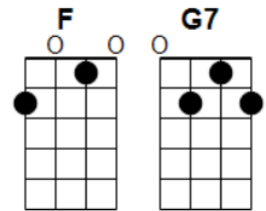

O'er the fields we **[G7]** go

Laughing all the **[C]** way!

[C] Bells on bobtails ring

Making spirits **[F]** bright

What fun it is to **[G7]** ride and sing

A sleighing song to- **[C]** night, **[G7- 1 beat]** oh!

STRUM OR TAB: [C] Jingle bells, jingle bells **[C]** Jingle all the way

[F] Oh, what fun it **[C]** is to ride

In a **[G7]** one-horse open sleigh, **[G- 1 beat]** hey!

[C] Jingle bells, jingle bells **[C]** Jingle all the way

[F] Oh what fun it **[C]** is to ride

In a **[G7]** one-horse open **[C- 2 beats]** sleigh **[G7- 2 beats]** **[C- STOP]**.

GCEA TUNING:

BARITONE TUNING:

C

T
A
B

F C G7

T
A
B

[C] [C5] Silent [C] night, [C5] holy [C] night!
[G7] [G7 add 5th fret 1st string] All is [G7] calm,
[C] [C] all is [C5 1&2] bright. [C7 on 3]
[F] [F] Round yon [F Add C] Virgin,
[C] [C5] Mother and [C] Child.
[F] [F] Holy [F Add C] infant so
[C] [C5] tender and [C] mild,
[G7] [G7 add 5th fret 1st string] Sleep in heavenly
[C] [C] pe— [slide finger to 7th fret of A string] —eace,
[C] [C-C5-C] Sleep in
[G7] [G7 - G7(lift finger off A string) - G7] heavenly
[C] [C] peace [C] [C].