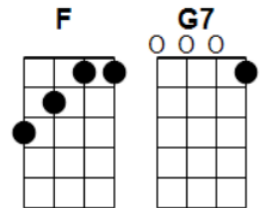

O'er the fields we **[G7]** go

Laughing all the **[C]** way!

[C] Bells on bobtails ring

Making spirits **[F]** bright

What fun it is to **[G7]** ride and sing

A sleighing song to- **[C]** night, **[G7- 1 beat]** oh!

STRUM OR TAB: [C] Jingle bells, jingle bells **[C]** Jingle all the way

[F] Oh, what fun it **[C]** is to ride

In a **[G7]** one-horse open sleigh, **[G- 1 beat]** hey!

[C] Jingle bells, jingle bells **[C]** Jingle all the way

[F] Oh what fun it **[C]** is to ride

In a **[G7]** one-horse open **[C- 2 beats]** sleigh **[G7- 2 beats]** **[C- STOP]**.

GCEA TUNING:

BARITONE TUNING:

C

T
A
B

F C G7

T
A
B

[C] [C5] Silent [C] night, [C5] holy [C] night!
[G7] [G7 add 5th fret 1st string] All is [G7] calm,
[C] [C] all is [C5 1&2] bright. [C7 on 3]
[F] [F] Round yon [F Add C] Virgin,
[C] [C5] Mother and [C] Child.
[F] [F] Holy [F Add C] infant so
[C] [C5] tender and [C] mild,
[G7] [G7 add 5th fret 1st string] Sleep in heavenly
[C] [C] pe— [slide finger to 7th fret of A string] —eace,
[C] [C-C5-C] Sleep in
[G7] [G7 - G7(lift finger off A string) - G7] heavenly
[C] [C] peace [C] [C].