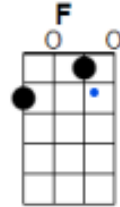

O CHRISTMAS TREE

SPEED: 95 bpm; 3/4 time (Strum pattern: D—DU—D)

INTRO (instrumental only): [F] Christmas tree, O Christmas tree,
Thy [C7] leaves are so un- [F] changing!

[SING!] O [F] Christmas Tree, O Christmas tree,
Thy [C7] leaves are so un-- [F] changing!
O [F] Christmas Tree, O Christmas tree,
Thy [C7] leaves are so un- [F] changing!
Not [F] only green when [C7] summer's here,
But also when tis [F] cold and drear.
O [F] Christmas tree, O Christmas tree,
Thy [C7] leaves are so un- [F] changing!

O [F] Christmas Tree, O Christmas tree,
Such [C7] pleasure do you [F] bring me!
O [F] Christmas Tree, O Christmas tree,
Such [C7] pleasure do you [F] bring me!
For [F] every year this [C7] Christmas tree
Brings to us such [F] joy and glee
O [F] Christmas tree, O Christmas tree,
Such [C7] pleasure do you [F- 2 beats] bring me!

GCEA Tuning