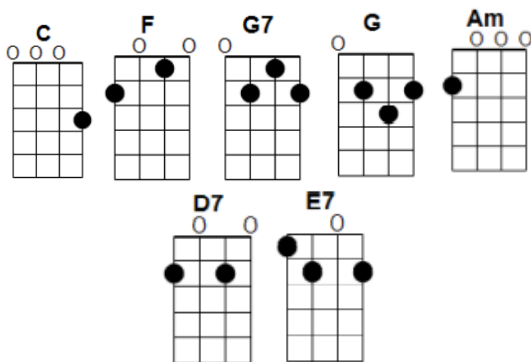

WE WISH YOU A MERRY CHRISTMAS

SPEED: 100 bpm; $\frac{3}{4}$ time (strum pattern: D—DU—DU)

INTRO (instrumental): Good [C] tidings for [G] Christmas and a [F] happy [G7] new [C] year.

We [C] wish you a merry [F] Christmas
We [D7] wish you a merry [G] Christmas
We [E7] wish you a merry [Am] Christmas
and a [F] happy [G7] new [C] year [NC/STOP]

Good [C] tidings we [G] bring to [D7] you and your [G] kin
Good [C] tidings for [G] Christmas
and a [F] happy [G7] new [C] year. [NC/STOP]

Now [C] bring us some figgy [F] pudding,
Now [D7] bring us some figgy [G] pudding
[E7] bring us some figgy [Am] pudding
and a [F] cup of [G7] good [C] cheer! [NC/STOP]

We [C] won't go until we [F] get some,
We [D7] won't go until we [G] get some
We [E7] won't go until we [Am] get some
so [F] bring it [G7] right [C] here! [NC/STOP]

We [C] wish you a merry [F] Christmas
We [D7] wish you a merry [G] Christmas
We [E7] wish you a merry [Am] Christmas
and a [F] happy [G7] new [C] year [NC/STOP]

GCEA TUNING