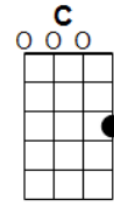

GCEA TUNING