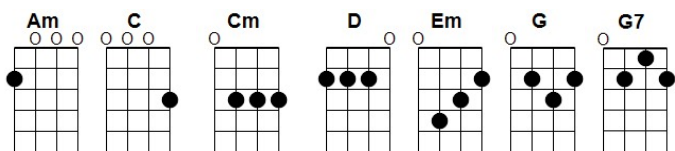

WHITE CHRISTMAS
SPEED: 100 bpm; 4/4 time
(strum pattern: D—DU-DU-DU)

INTRO: [G] [Am//D//] [G]

[G] I'm dreaming of a [Am] white [D] Christmas,
[C] Just like the [D] ones I used to [G] know,
Where the tree tops [G7] glisten and [C] children [Cm] listen,
To [G] hear [Em] sleigh bells in the [Am] snow. [D]

[G] I'm dreaming of a [Am] white [D] Christmas,
[C] With every [D] Christmas card I [G] write,
May your days be [G7] merry and [C] bright [Cm]
And may [G] all your [Am//] Christmas- [D//] -ses be [G] white. [D]

[G] I'm dreaming of a [Am] white [D] Christmas,
[C] Just like the [D] ones I used to [G] know,
Where the tree tops [G7] glisten and [C] children [Cm] listen,
To [G] hear [Em] sleigh bells in the [Am] snow. [D]

[G] I'm dreaming of a [Am] white [D] Christmas,
[C] With every [D] Christmas card I [G] write,
May your days be [G7] merry and [C] bright [Cm]
And may [G] all your [Am//] Christmas- [D//] -ses be [G] white.
[G-HOLD]

GCEA