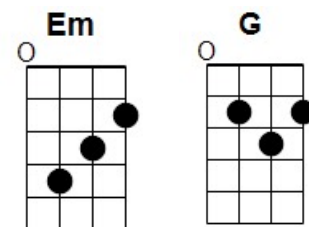

### INTRO: 4 BEATS EACH: G-G

#### GCEA

[ G ] Hey little girl, is your daddy home?

[ G ] Did he go and leave you all alone?

[ C ] Mhmm I got a bad [ Em ] desire

[ C ] Oh, oh [ D ] oh, I'm on [ G ] fire 1-2-3-4

[ G ] Tell me now, baby, is he good to you?

### Bridge:

[ G ] It's like [ C ] someone took a knife, baby, edgy and dull and cut a

[ Em ] six inch valley through the middle of my [ Em ] skull [1-2-3-4]

At [ G ] night I wake up with the sheets soaking wet