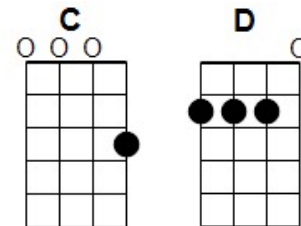

### INTRO: 4 BEATS EACH: G-G

#### GCEA

[ G ] Hey little girl, is your daddy home?

[ G ] Did he go and leave you all alone?

[ C ] Mhmm I got a bad [ Em ] desire

[ C ] Oh, oh [ D ] oh, I'm on [ G ] fire 1-2-3-4

[ G ] Tell me now, baby, is he good to you?

### Bridge:

[ G ] It's like [ C ] someone took a knife, baby, edgy and dull and cut a

[ Em ] six inch valley through the middle of my [ Em ] skull [1-2-3-4]

At [ G ] night I wake up with the sheets soaking wet