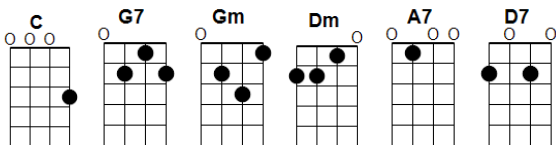

[D7] Won't mean a thing dear, if [G7] you're not here with me [G7STOP!]

I'll have a [C] blue Christmas that's [G7] certain

And when that [Dm] blue [G7] heartache starts [C] hurtin'

You'll be [Gm] doin' all [A7] right with your [Dm] Christmas of white,

[D7] Won't mean a thing dear, if [G7] you're not here with me [G7STOP!]

SING!!!!

I'll have a [C] blue Christmas with- [G7] out you

I'll be so [Dm] blue [G7] thinking a [C] bout you

De-co [Gm] rations of [A7] red on a [Dm] green Christmas Tree

But [G7] I'll have a blue, blue [C] Christmas [G7]

But I'll have a blue, blue [C] Christmas [C][C][C][C][CSTOP!]

[Back to Index](#)

GCEA TUNING

BARITONE TUNING