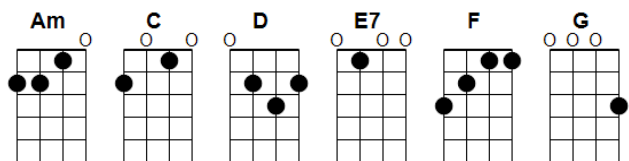

The Letter – Wayne Carson Thompson Arr. Pete McCarty

[Am][Am][Am][Am] [Am][Am][Am][Am] [Am][Am][Am][Am] [Am][Am][Am][Am]

Give me a ticket for an [F] aero plane,
[G] ain't got time to take a [D] fast train
[Am] lonely days are gone, [F] I'm a-goin' home,
my [E7] baby just wrote me a [Am] letter [Am][Am][Am]

[Am] Give me a ticket for an [F] aero plane,
[G] ain't got time to take a [D] fast train
[Am] lonely days are gone, [F] I'm a-goin' home,
my [E7] baby just wrote me a [Am] letter [Am][Am][Am]

Well she [C] wrote me a [G] letter
said she [F] couldn't [C] live with[G]-out me no more.
[C] listen mister [G] can't you see
I [F] got to get [C] back to my [G] baby once more [E7HOLD] Anyway

[Am] Give me a ticket for an [F] aero plane,
[G] ain't got time to take A [D7] fast train
[Am] lonely days are gone, [F] I'm a-goin' home,
my [E7] baby just wrote me a [Am] letter
my [E7] baby just wrote me a [Am] letter
my [E7] baby just wrote me a [Am] letter

INSTRUMENTAL

[Am] lonely days are gone, [F] I'm a-goin' home,
my [E7] baby just wrote me a [Am] letter [Am][Am][Am]
my [E7] baby just wrote me a [Am] letter [AmHOLD]

GCEA TUNING

BARI TUNING

[Back](#) to Index