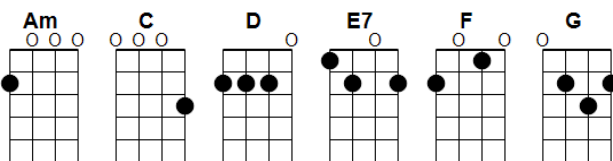

The Letter – Wayne Carson Thompson Arr. Pete McCarty

[Am][Am][Am][Am] [Am][Am][Am][Am] [Am][Am][Am][Am] [Am][Am][Am][Am]

Give me a ticket for an [F] aero plane,
[G] ain't got time to take a [D] fast train
[Am] lonely days are gone, [F] I'm a-goin' home,
my [E7] baby just wrote me a [Am] letter [Am][Am][Am]

I don't care how much money I [F] gotta spend,
[G] got to get back to my [D] baby again
[Am] lonely days are gone, [F] I'm a-goin' home,
my [E7] baby just wrote me a [Am] letter.

Well she [C] wrote me a [G] letter
said she [F] couldn't [C] live with[G]-out me no more.
[C] listen mister [G] can't you see
I [F] got to get [C] back to my [G] baby once more. [E7HOLD] Anyway.

[Am] Give me a ticket for an [F] aero plane,
[G] ain't got time to take a [D] fast train
[Am] lonely days are gone, [F] I'm a-goin' home,
my [E7] baby just wrote me a [Am] letter [Am][Am][Am]

Well she [C] wrote me a [G] letter
said she [F] couldn't [C] live with[G]-out me no more.
[C] listen mister [G] can't you see
I [F] got to get [C] back to my [G] baby once more [E7HOLD] Anyway

INSTRUMENTAL

[Am] lonely days are gone, [F] I'm a-goin' home,
my [E7] baby just wrote me a [Am] letter [Am][Am][Am]
my [E7] baby just wrote me a [Am] letter [AmHOLD]

GCEA TUNING

BARI TUNING

[Back](#) to Index