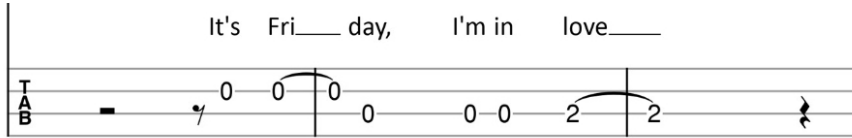

5. [C] I don't care if [F] Monday's blue
[C] Tuesday's grey and [G] Wednesday too
[Am] Thursday I don't [F] care about you
It's [C] Friday I'm in [G] love