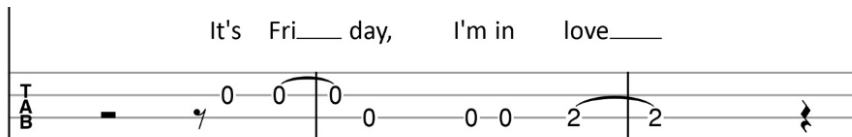

Friday I'm In Love

The Cure, 1992

STRUMMING PATTERN: ISLAND STRUM (D DU UDU)

INTRO: 4 BEATS PER CHORD: [C] [F] [C] [G] [Am] [F] [C] [G]

1. [C] I don't care if [F] Monday's blue
[C] Tuesday's grey and [G] Wednesday too
[Am] Thursday I don't [F] care about you
It's [C] Friday I'm in [G] love