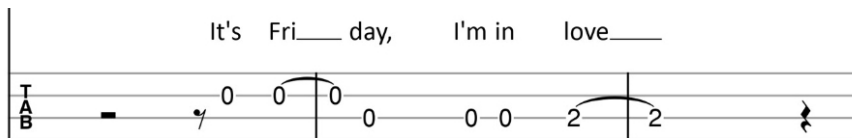

2. [C] Monday you can [F] fall apart
[C] Tuesday, Wednesday [G] break my heart
[Am] Thursday doesn't [F] even start
It's [C] Friday I'm in [G] love