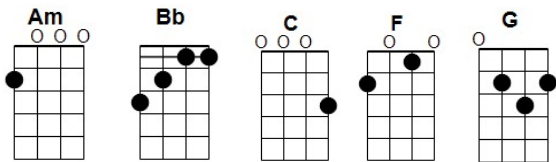

5. [C] I don't care if [F] Monday's blue
[C] Tuesday's grey and [G] Wednesday too
[Am] Thursday I don't [F] care about you
It's [C] Friday I'm in [G] love

6. [C] Monday you can [F] fall apart
[C] Tuesday, Wednesday [G] break my heart
[Am] Thursday doesn't [F] even start
It's [C] Friday I'm in [G] love

Outro:

[Am] [F] It's [C] Friday I'm in [G] love
[Am] [F] It's [C] Friday I'm in [G] love
[Am] [F] It's [C] Friday I'm in [G-HOLD] love

GCEA

BARI