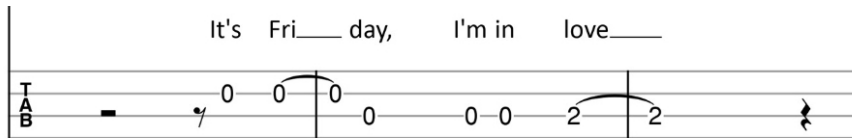

It's Fri___ day, I'm in love___

Instrumental Verse (Keep Strumming 4 Beats/chord or Pick Melody):

C F C G

Am F C G

C F C G

Am F C G

NEXT: 4. [C] Monday you can [F] hold your head

4. [C] Monday you can [F] hold your head
 [C] Tuesday, Wednesday [G] stay in bed
 [Am] Thursday watch the [F] walls instead
 It's [C] Friday I'm in [G] love

Chorus: [F] Saturday [G] wait!
 And [Am] Sunday always [F] comes too late
 But [C] Friday never [G] hesitate

Bridge: [Am] — Dressed up to the [Bb] eyes, it's a wonderful sur- [C]
 prise to see your [G] shoes and your spirits [Am] rise