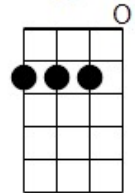

MAN OF CONSTANT SORROW by the Soggy Bottom Boys
Metronome Speed 170bpm

INTRO: [D] [D7] [G] [G]

**[G] I am a man of constant [C] sorrow
 I've seen [D] trouble [D7] all my [G] days. [G]
 [G] I bid farewell to old [C] Kentucky
 The place where [D] I [D7] was born and [G] raised.
 (The place where [D] he was [D7] born and [G] raised.) [G]**

GCEA

**[G] For six long years I've been in [C] trouble
 No pleasure [D] here [D7] on earth I've [G] found. [G]
 [G] For in this world I'm bound to [C] ramble
 I have no [D] friends [D7] to help me [G] now.
 (He has no [D] friends [D7] to help him [G] now.) [G]**

D

**[G] It's fare thee well my own true [C] lover
 I never [D] expect [D7] to see you [G] again. [G]
 [G] For I'm bound to ride that Northern [C] railroad
 Perhaps I'll [D] die [D7] upon this [G] train.
 (Perhaps he'll [D] die [D7] upon that [G] train.) [G]**

D7

INSTRUMENTAL/KAZOO: REPEAT VERSE

**[G] You can bury me in some deep [C] valley
 For many [D] years [D7] where I may [G] lay. [G]
 [G] Then you may learn to love [C] another
 While I am [D] sleeping [D7] in my [G] grave.
 (While he is [D] sleeping [D7] in his [G] grave.) [G]**