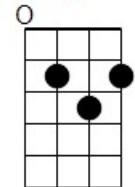

INSTRUMENTAL/KAZOO: REPEAT VERSE

**[G] You can bury me in some deep [C] valley
For many [D] years [D7] where I may [G] lay. [G]
[G] Then you may learn to love [C] another
While I am [D] sleeping [D7] in my [G] grave.
(While he is [D] sleeping [D7] in his [G] grave.) [G]**

G

**[G] Maybe your friends think I'm just a [C] stranger
My face you [D] never [D7] will see [G] again. [G]
[G] But there is one promise that is [C] given,
I'll meet you [D] on [D7] God's golden [G] shore.
(He'll meet you [D] on [D7] God's golden [G] shore.) [G-HOLD]**