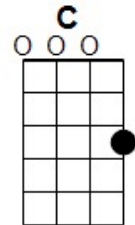

MAN OF CONSTANT SORROW by the Soggy Bottom Boys
Metronome Speed 170bpm

INTRO: [D] [D7] [G] [G]

**[G] I am a man of constant [C] sorrow
 I've seen [D] trouble [D7] all my [G] days. [G]
 [G] I bid farewell to old [C] Kentucky
 The place where [D] I [D7] was born and [G] raised.
 (The place where [D] he was [D7] born and [G] raised.) [G]**

GCEA

**[G] For six long years I've been in [C] trouble
 No pleasure [D] here [D7] on earth I've [G] found. [G]
 [G] For in this world I'm bound to [C] ramble
 I have no [D] friends [D7] to help me [G] now.
 (He has no [D] friends [D7] to help him [G] now.) [G]**

D7

INSTRUMENTAL/KAZOO: REPEAT VERSE

**[G] You can bury me in some deep [C] valley
 For many [D] years [D7] where I may [G] lay. [G]
 [G] Then you may learn to love [C] another
 While I am [D] sleeping [D7] in my [G] grave.
 (While he is [D] sleeping [D7] in his [G] grave.) [G]**