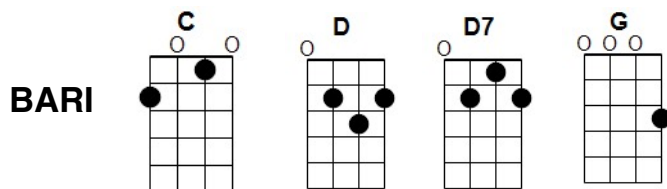

MAN OF CONSTANT SORROW by the Soggy Bottom Boys
Metronome Speed 170bpm

INTRO: [D] [D7] [G] [G]

**[G] I am a man of constant [C] sorrow
I've seen [D] trouble [D7] all my [G] days. [G]
[G] I bid farewell to old [C] Kentucky
The place where [D] I [D7] was born and [G] raised.
(The place where [D] he was [D7] born and [G] raised.) [G]**

GCEA

**[G] For six long years I've been in [C] trouble
No pleasure [D] here [D7] on earth I've [G] found. [G]
[G] For in this world I'm bound to [C] ramble
I have no [D] friends [D7] to help me [G] now.
(He has no [D] friends [D7] to help him [G] now.) [G]**

D

**[G] It's fare thee well my own true [C] lover
I never [D] expect [D7] to see you [G] again. [G]
[G] For I'm bound to ride that Northern [C] railroad
Perhaps I'll [D] die [D7] upon this [G] train.
(Perhaps he'll [D] die [D7] upon that [G] train.) [G]**

D7

INSTRUMENTAL/KAZOO: REPEAT VERSE

**[G] You can bury me in some deep [C] valley
For many [D] years [D7] where I may [G] lay. [G]
[G] Then you may learn to love [C] another
While I am [D] sleeping [D7] in my [G] grave.
(While he is [D] sleeping [D7] in his [G] grave.) [G]**

G

**[G] Maybe your friends think I'm just a [C] stranger
My face you [D] never [D7] will see [G] again. [G]
[G] But there is one promise that is [C] given,
I'll meet you [D] on [D7] God's golden [G] shore.
(He'll meet you [D] on [D7] God's golden [G] shore.) [G-HOLD]**

Fun Strumming Patterns:

**DU D DU D -or-
D D D DU U U DU DU**