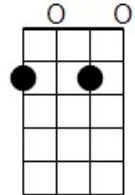

MAN OF CONSTANT SORROW by the Soggy Bottom Boys
Metronome Speed 170bpm

INTRO: [D] [D7] [G] [G]

**[G] I am a man of constant [C] sorrow
 I've seen [D] trouble [D7] all my [G] days. [G]
 [G] I bid farewell to old [C] Kentucky
 The place where [D] I [D7] was born and [G] raised.
 (The place where [D] he was [D7] born and [G] raised.) [G]**

GCEA

**[G] For six long years I've been in [C] trouble
 No pleasure [D] here [D7] on earth I've [G] found. [G]
 [G] For in this world I'm bound to [C] ramble
 I have no [D] friends [D7] to help me [G] now.
 (He has no [D] friends [D7] to help him [G] now.) [G]**

D

**[G] It's fare thee well my own true [C] lover
 I never [D] expect [D7] to see you [G] again. [G]
 [G] For I'm bound to ride that Northern [C] railroad
 Perhaps I'll [D] die [D7] upon this [G] train.
 (Perhaps he'll [D] die [D7] upon that [G] train.) [G]**

D7

INSTRUMENTAL/KAZOO: REPEAT VERSE

**[G] You can bury me in some deep [C] valley
 For many [D] years [D7] where I may [G] lay. [G]
 [G] Then you may learn to love [C] another
 While I am [D] sleeping [D7] in my [G] grave.
 (While he is [D] sleeping [D7] in his [G] grave.) [G]**