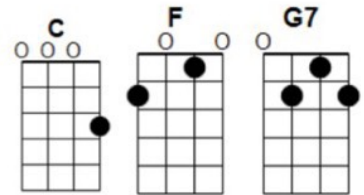

AMAZING GRACE

METRONOME SPEED: 91

INTRO: 3 beats each: [C] [G7] [C] [C]

A-- [C] -mazing grace how [F] sweet the [C]
sound
That saved a wretch like [G7] me
I [C] once was lost, but [F] now I'm [C] found
Was blind but [G7] now I [C] see
'Twas [C] grace that taught my [F] heart to
[C] fear
And grace my fears re-- [G7] lieved
How [C] precious did that [F] grace a-- [C]
ppear
The hour I [G7] first be-- [C] lieved
Through [C] many dangers, [F] toils, and [C]
snares
I have already [G7] come
Tis [C] grace that brought me [F] safe thus
[C] far
And grace will [G7] lead me [C] home
The [C] Lord has promised [F] good to [C]
me
His word my hope se-- [G7] cures
He [C] will my shield and [F] portion [C] be
As long as [G7] life en-- [C] dures
Yes [C] when this heart and [F] flesh shall [C]
fail
and mortal life shall [G7] cease
I [C] shall possess with—[F] in the [C] veil
A life of [G7] joy and [C] peace.

When [C] we've been there ten [F] thousand
[C] years
Bright, shining as the [G7] sun
We've [C] no less days to [F] sing God's [C]
praise
Than when we [G7] first [C] begun [C-STOP]

GCEA Tuning:

Baritone Tuning: