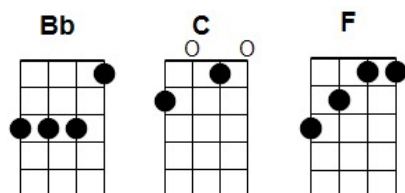

BARITONE

CHORUS:

[F] And the only sound I hear
Is the cry of the wind,
As it [C] blows through the town,
Weave and [Bb] spin,
Weave and [F] spin.