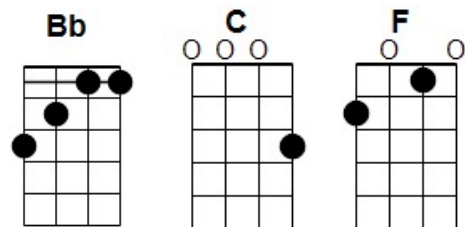

Aragon Mill by Si Kahn (1975)

This version as performed by Dry Branch Fire Squad

INTRODUCTION: 4 beats each: [F] [C] [Bb] [F – start singing on Beat 4]

[F] At the East end of town
At the foot of the hill,
There's a [C] chimney so tall, That
says [Bb] "Ar-a-gon [F] Mill."

[F] Now I'm too old to change
And I'm too young to die.
Tell me [C] where will I go now
My [Bb] family and [F] I.

[F] But there's no smoke at all
Coming out of its stack
Since the [C] mill has shut down.
And it [Bb] ain't comin' [F] back.

CHORUS:

[F] And the only sound I hear
Is the cry of the wind,
As it [C] blows through the town,
FADE: Weave and [Bb] spin,
Weave and [F] spin. **REPEAT**

CHORUS:

[F] And the only sound I hear
Is the cry of the wind,
As it [C] blows through the town,
Weave and [Bb] spin,
Weave and [F] spin.

[F] There's no children at all
In the narrow, empty street
Since the [C] mills have all gone,
It's so [Bb] quiet I can't [F] sleep.

GCEA

[F] Since the mill has shut down
Lord, it's all that I know.
Tell me [C] what will I do,
Tell me [Bb] where will I [F] go.